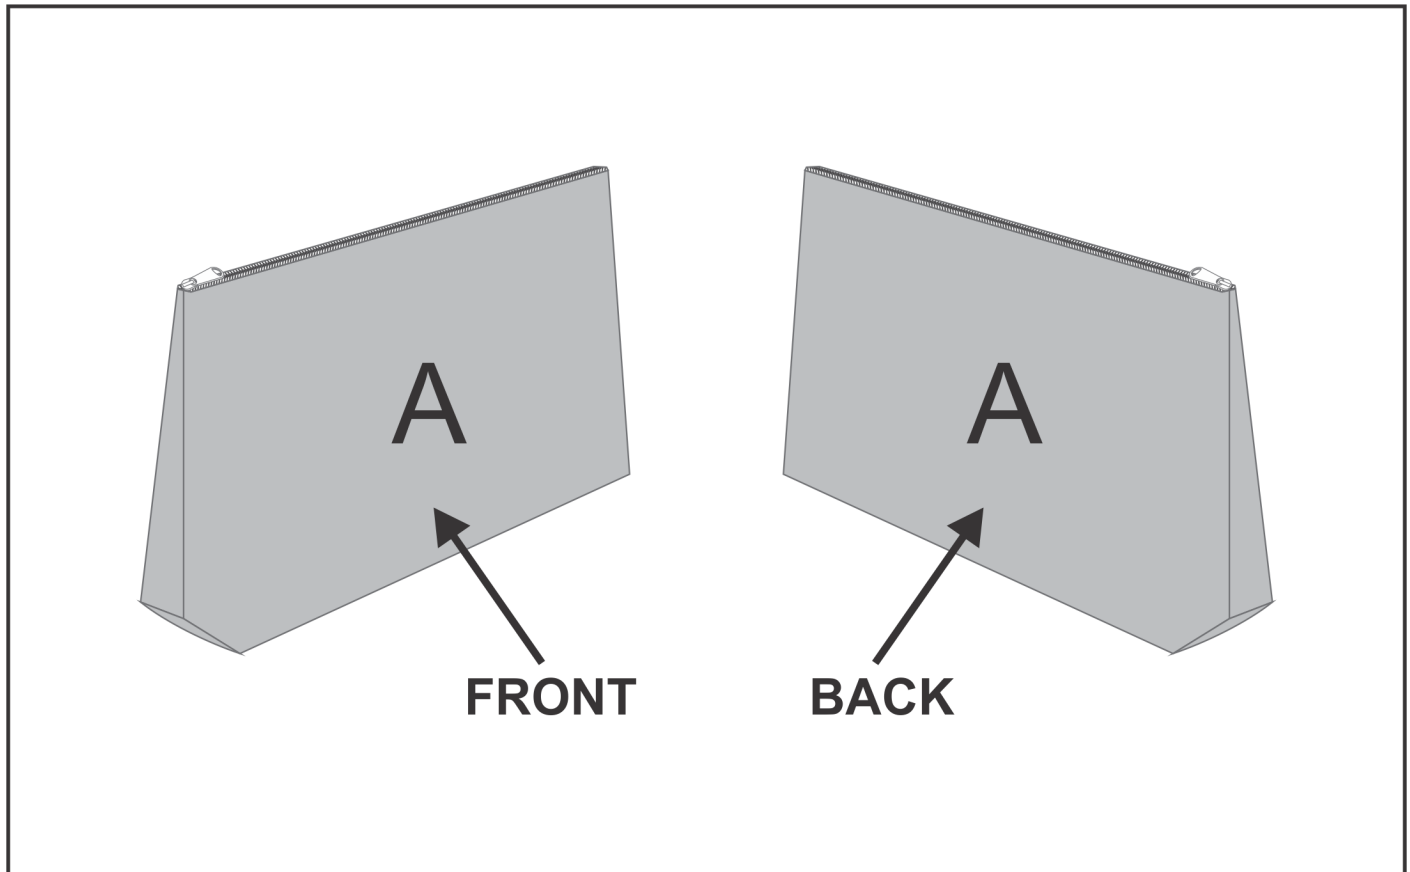

SG-HP-67-G

PPS Hoppla Kosi Maxi Toiletry Bag

Need to know:

- Includes 1-Position Sublimation (setup fees apply)
- **Please Note: We cannot guarantee 100% logo Alignment on all Brandable Panels.**

Branding Options:

Position A

1. Custom Sublimation A (CPSUB-A)
Full Colour
Size: 341mm wide x 472mm high